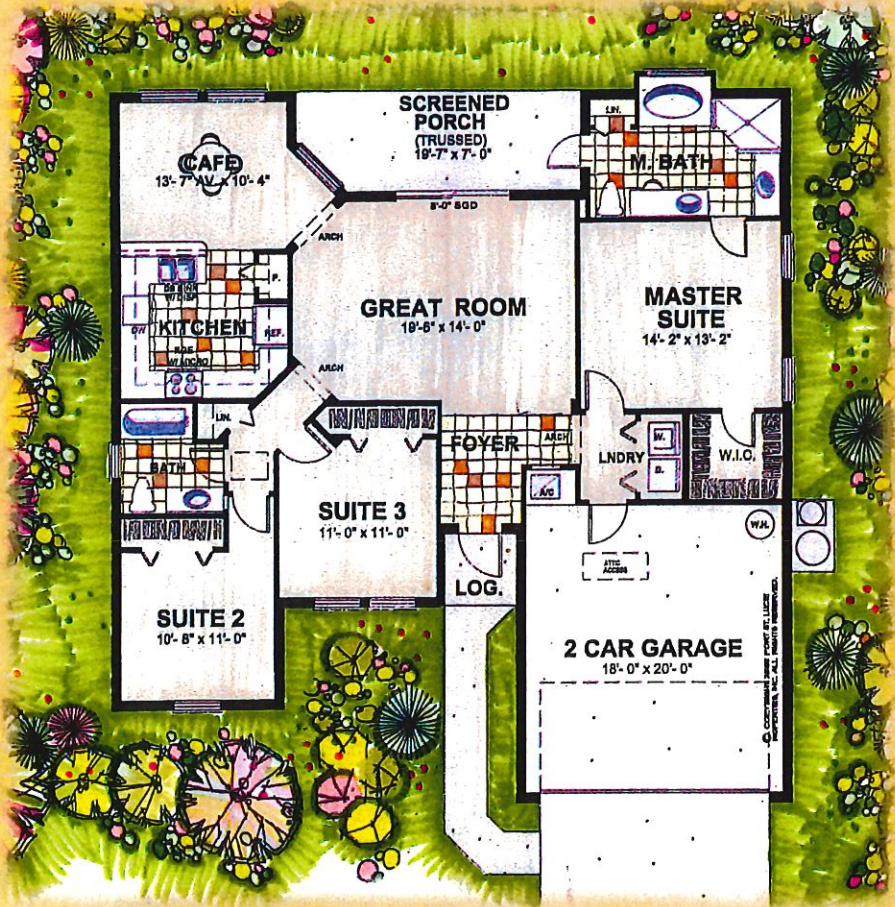

# Bedford

**TOTAL  
SQUARE FOOTAGE  
2078**

Port St. Lucie  
Properties, Inc.

772-336-0050

This sheet is for illustrative purposes only and may not be used as part of a legal contract. Renderings and Dimensions are approximate and subject to change without notice.