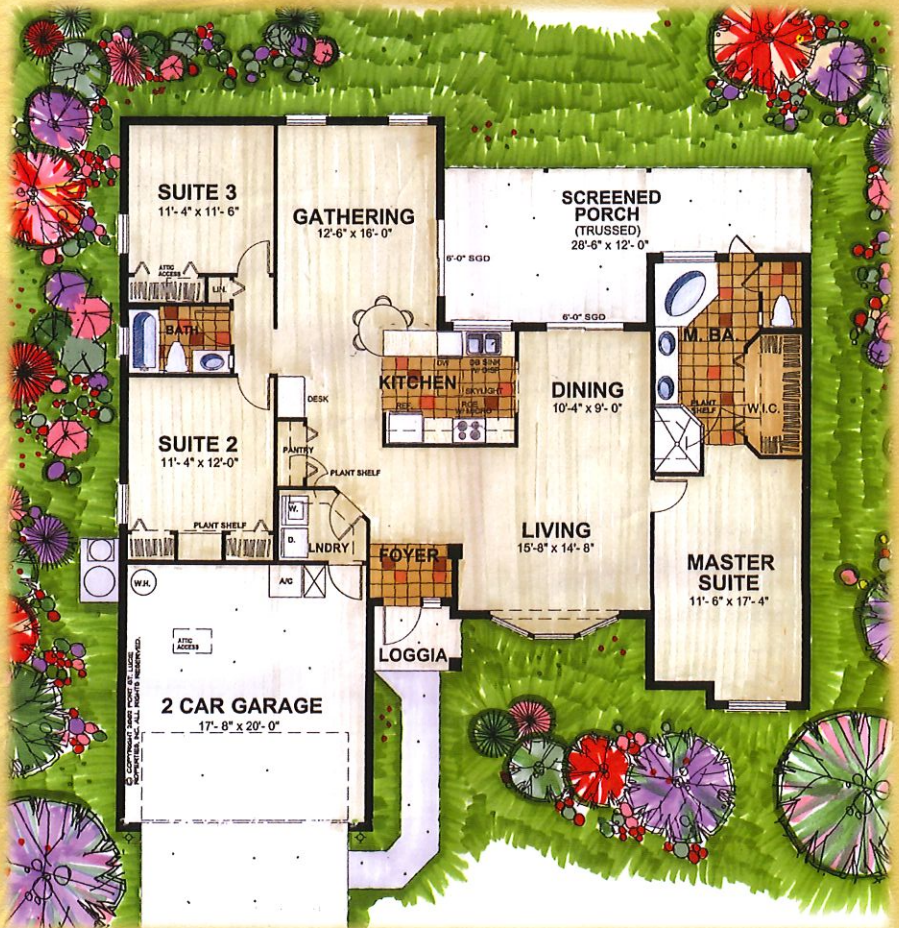

Bermuda

**TOTAL
SQUARE FOOTAGE
2444**

Port St. Lucie
Properties, Inc.

772-336-0050

This sheet is for illustrative purposes only and may not be used as part of a legal contract. Renderings and Dimensions are approximate and subject to change without notice.