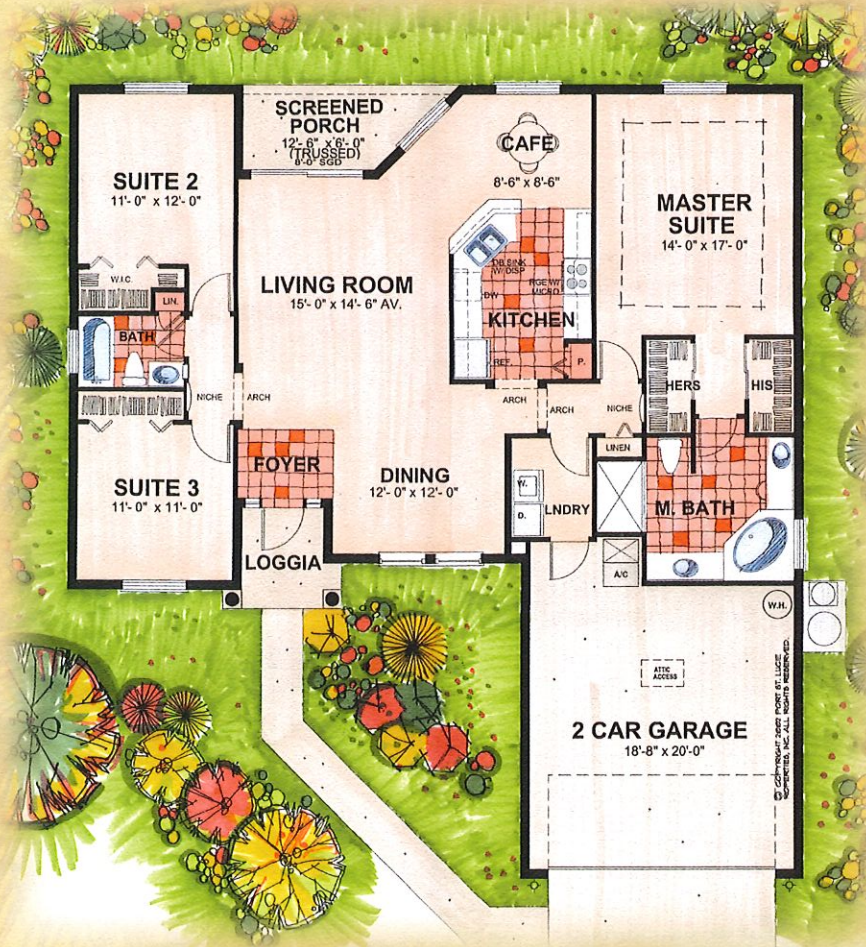

Fairfax

**TOTAL
SQUARE FOOTAGE
2269**

Port St. Lucie
Properties, Inc.

772-336-0050

This sheet is for illustrative purposes only and may not be used as part of a legal contract. Renderings and Dimensions are approximate and subject to change without notice.