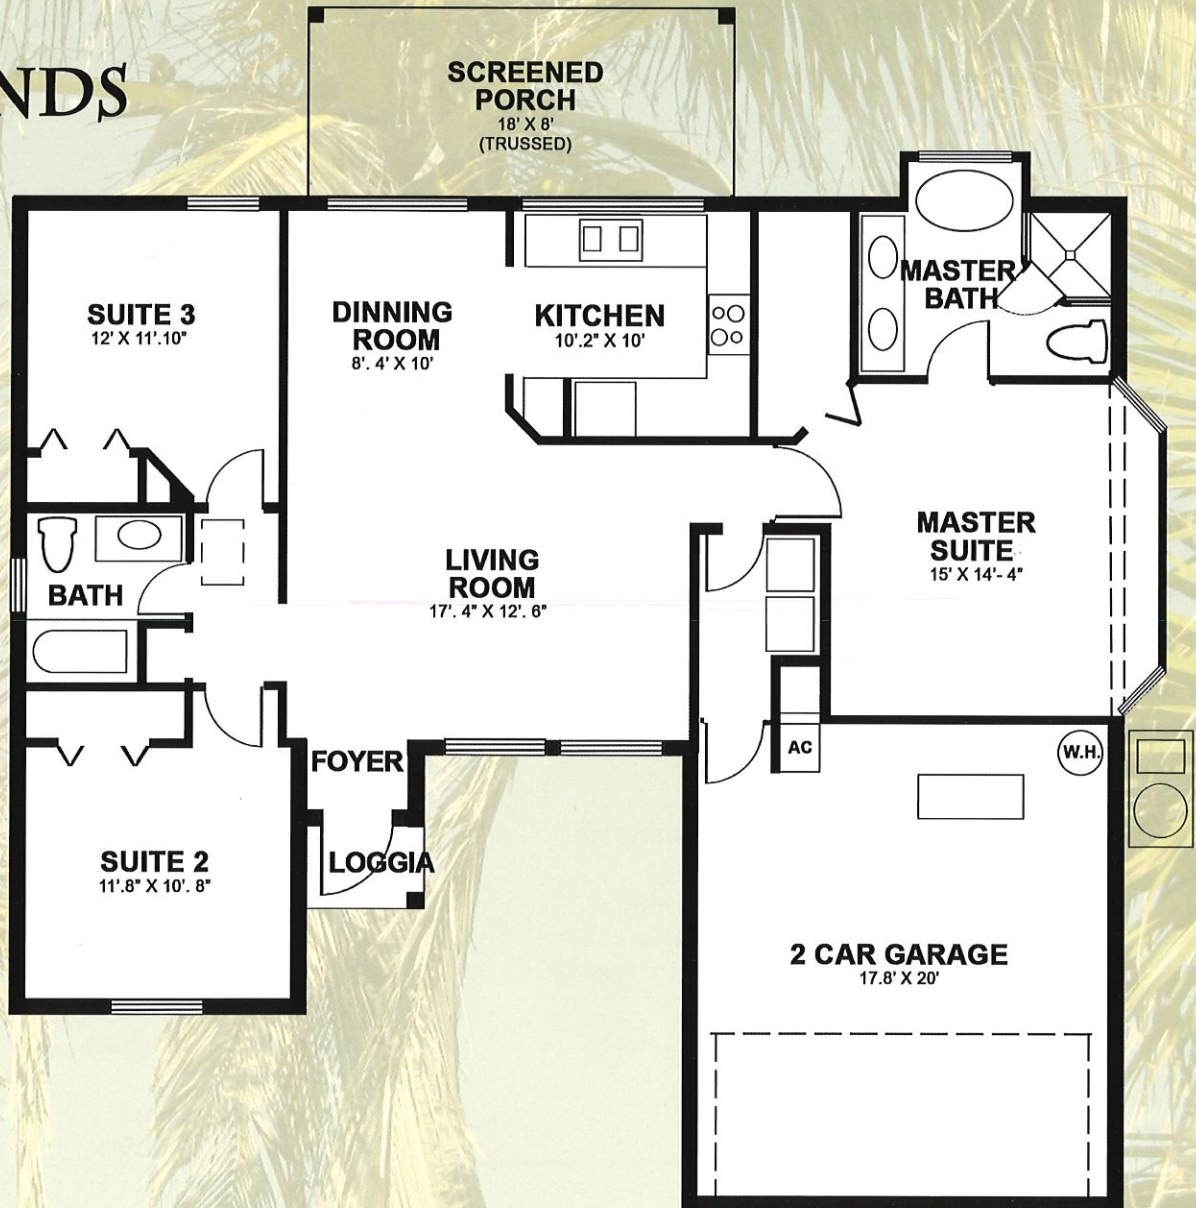

TRADEWINDS

**TOTAL
SQUARE FEET
1868**

PORT ST LUCIE
PROPERTIES, INC.

772-336-0050

This sheet is for illustrative purposes only and may not be used as part of a legal contract.
Renderings and Dimensions are approximate and subject to change without notice.