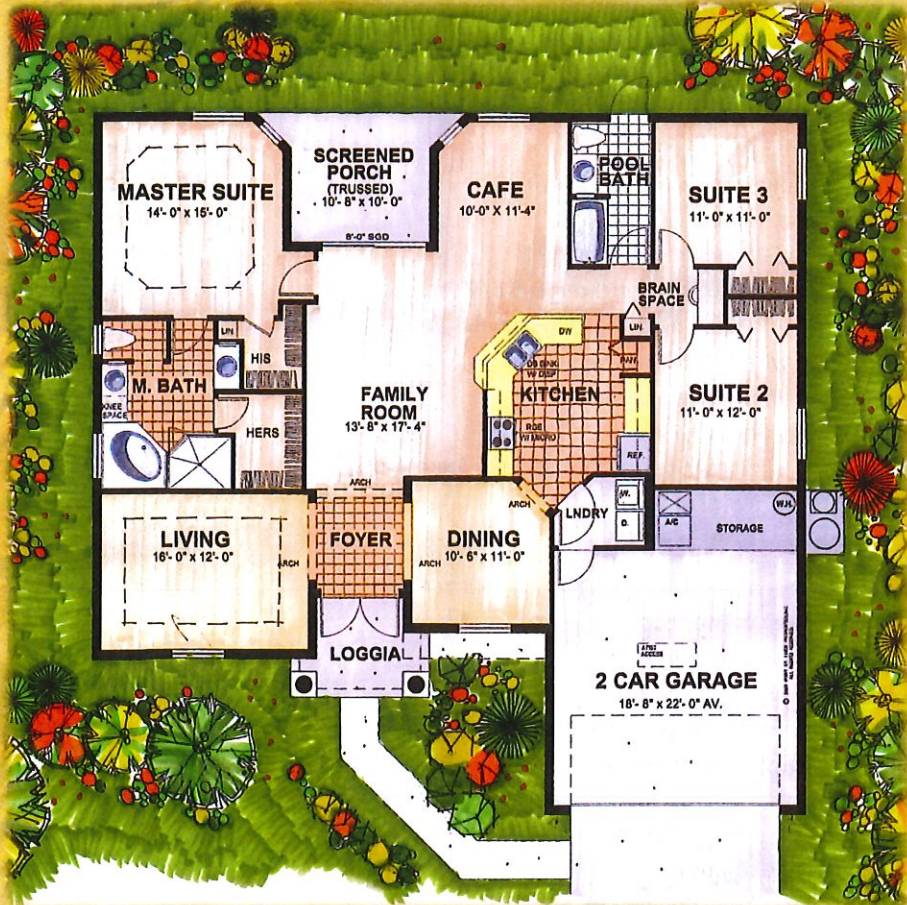

Windsor 3 Bedroom

**TOTAL
SQUARE FOOTAGE
2564**

Port St. Lucie
Properties, Inc.

772-336-0050

This sheet is for illustrative purposes only and may not be used as part of a legal contract.
Renderings and Dimensions are approximate and subject to change without notice.